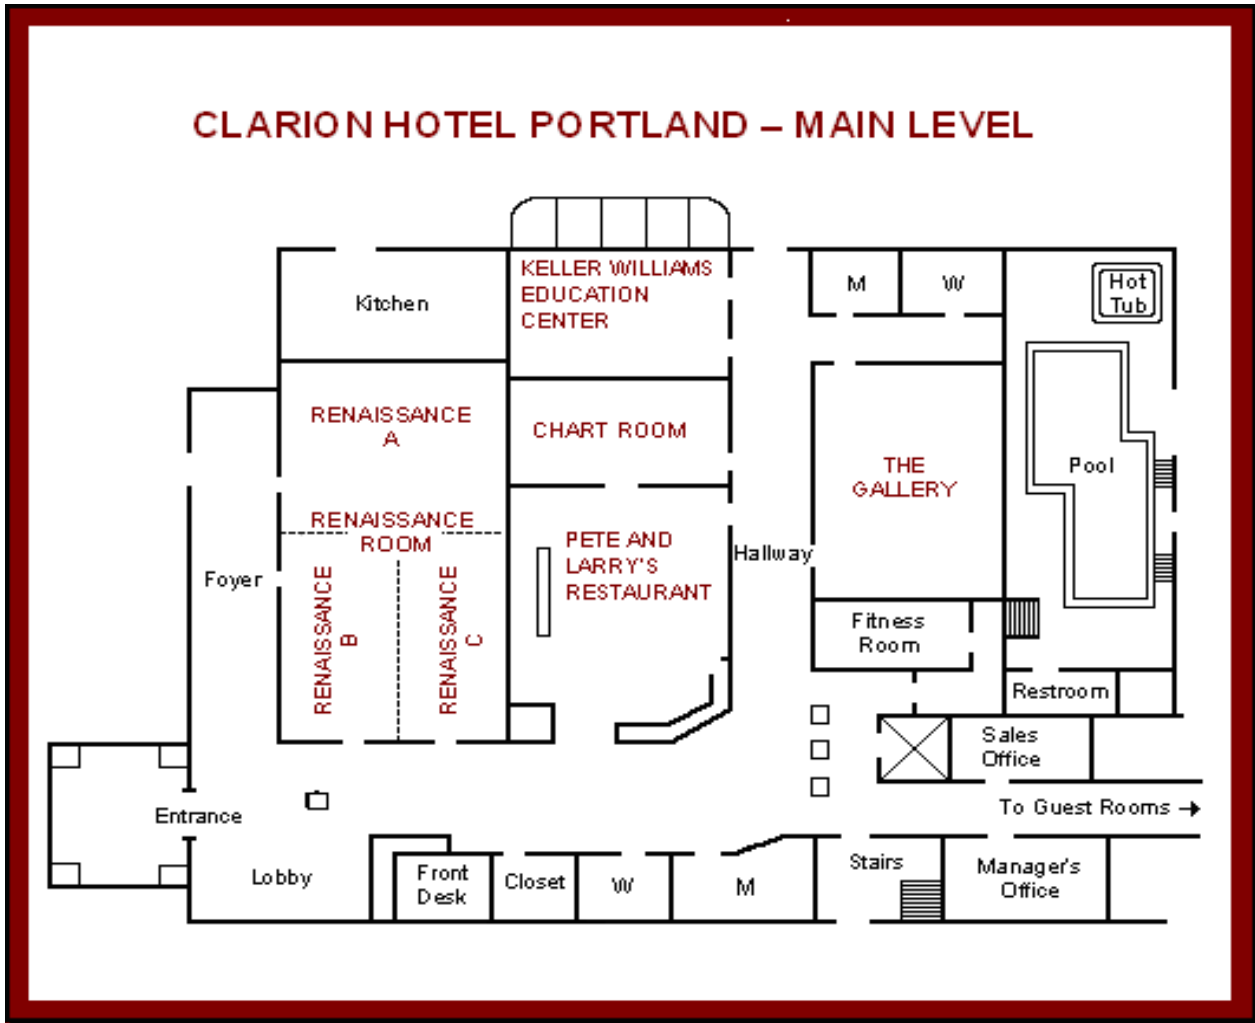

## CLARION HOTEL PORTLAND – MAIN LEVEL

Room	Renaissance	Renaissance A	Renaissance B	Renaissance C	Renaissance B/C	The Gallery	Chart Room
Size	40 x 80	40 x 40	40 x 20	40 x 20	40 x 40	31 x 56	20 x 30
Square Footage	3200	1600	800	800	1550	1736	600
Ceiling	9 ft.	9 ft.	9 ft.	9 ft.	9 ft.	9 ft.	9 ft.
Class Room	160	64	32	32	64	88	32
Theatre	300	120	60	60	120	160	40
Ovals	200	72	32	32	64	80	32
Ovals with Dance Floor	180	48	n/a	n/a	40	72	n/a
Crescent	150	63	24	24	48	63	24
Cocktail	300	100	50	50	80	125	50
Conference	72	48	25	25	40	50	25
U Shaped	64	40	30	30	32	32	20
Hollow Square	72	48	40	40	40	40	24